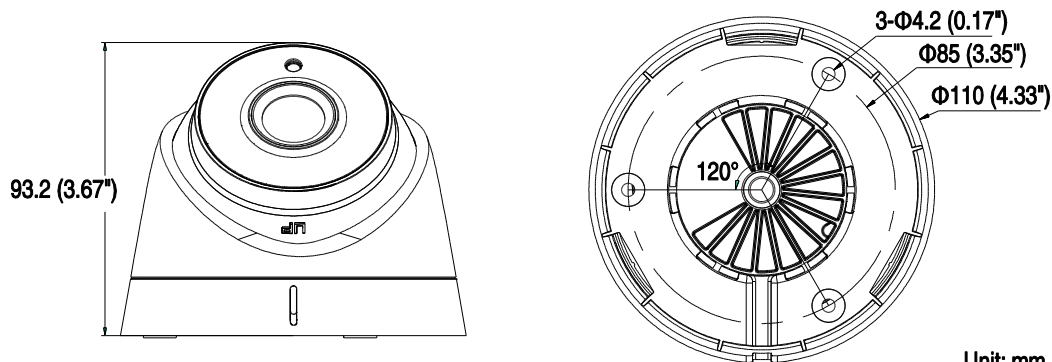

DS-2CE56F7T-IT3	
Camera	
Image Sensor	1/3" (3 MP) CMOS image sensor
Effective Pixels	2052 x 1536
Minimum Illumination	0.01 lux @ f/1.2, AGC on, 0 lux with IR
Shutter Speed	1/25 (1/30)s to 1/50,000s
Lens	2.8 mm, 3.6 mm, 6 mm
	Angle of view: 84° (2.8 mm), 67.8° (3.6 mm), 44.6° (6 mm)
Lens Mount	M12
Day/Night	ICR
3-Axis Positioning	Pan: 0° to 360°; tilt: 0° to 75°; rotate: 0° to 360°
Synchronization	Internal synchronization
WDR	120 dB
Video Frame Rate	1920 × 1536 @ 18 fps (PAL/NTSC)
HD Video Output	1 analog HD-TVI output
S/N Ratio	> 62 dB
Menu	
AGC	Supported
D/N Mode	Color/BW/Smart
White Balance	ATW/MWB
BLC	Supported
Functions	Wide Dynamic Range, digital noise reduction, mirror, Smart IR
General	
Operating Conditions	-40° F to 140° F (-40° C to 60° C), humidity 90% or less (non-condensing)
Power Supply	12 VDC ±15%
Power Consumption	Maximum 5 W
Protection Level	IP66
IR Range	Up to 66 ft (20 m)
Communication	Up-the-Coax, protocol: HIKVISION-C (HD-TVI output)
Dimensions	φ4.33" × 3.67" (φ110 mm × 93.2 mm)
Weight	0.77 lb (350 g)

Dimensions

Unit: mm

Accessories

PC110T Pendant Cap	PM Pole Mount Adapter	CM Corner Mount	CBS Conduit Base	ABS Inclined Ceiling Mount Bracket	DS-1H18 Video Balun	X41T Video Tester