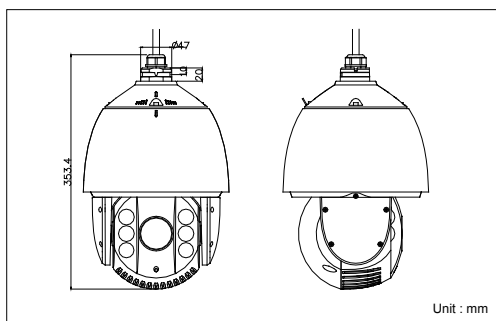

### Key features

- 1/4" Sony CCD / 1/3" Sony CCD
- 700TVL horizontal resolution
- 36X / 23X optical zoom, 16X digital zoom
- Up to 100m IR distance
- True Day/Night, Digital WDR
- 3D intelligent positioning

### Dimensions