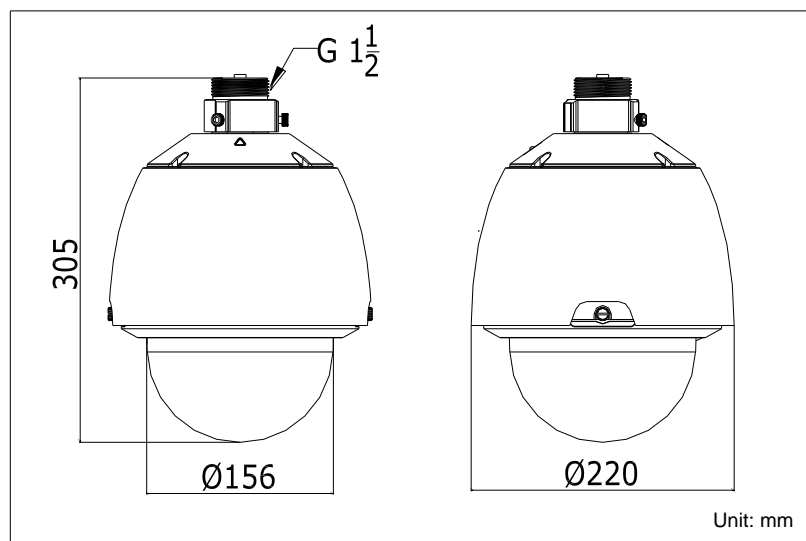

Pattern	4 patterns, with the total recording time not less than 10 minutes
	Power-off Memory	Support
	Park Action	Preset / Patrol / Pattern / Pan / Tilt / Auto / Random / Frame / Panorama scan
	PTZ Position Display	On / Off
	Compass	Support , the north can be set
	Scheduled Task	Preset / Patrol / Pattern / Pan / Tilt / Auto / Random / Frame / Panorama scan
Input/ Output	Monitor Output	1.0V[p-p] / 75Ω, PAL or NTSC composite, BNC
General	Menu Language	English/Chinese
	RS-485 Protocols	HIKVISION, Pelco-P, Pelco-D, self-adaptive
	Power	24VAC Outdoor dome: Max. 20W (Heater On), Max. 12W(Heater Off) Indoor dome: Max.12W
	Working Temperature / Humidity	-30 °C-65 °C(-22 °F -149 °F)(outdoor dome) / -10 °C-50 °C(14 °F -122 °F)(indoor dome) 90% or less
	Protection Level	IP66 standard (outdoor dome) TVS 4,000V lightning protection, surge protection and voltage transient protection
	Mounting	Various mounting modes optional
	Dimensions	Φ220×305mm (Φ8.66"×12.00")(Outdoor) Φ183.4×243mm(Φ7.22"×9.56") (Indoor) Φ245×236mm(Φ9.65"×9.29") (In-ceiling)
	Weight (approx.)	5Kg (11.02lbs)
	Mount Option (only suitable for outdoor dome)	Long-arm wall mount: DS-1601ZJ; Pendant mount: DS-1661ZJ(20cm) or DS-1662ZJ(50cm); Ceiling mount: DS-1663ZJ

Dimensions