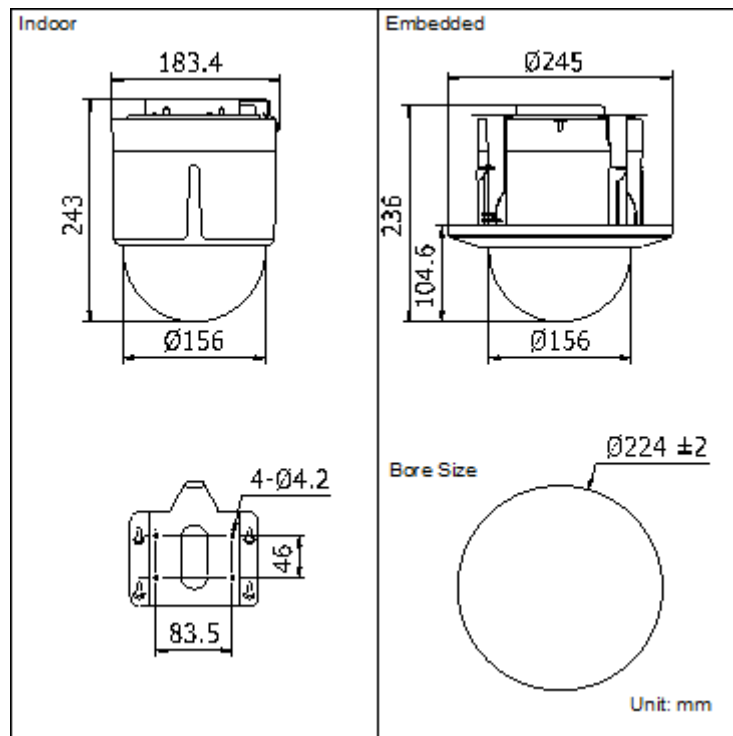

Order models

- DS-2AE5168-A, PAL, AC24V, outdoor
- DS-2AE5168-A3, PAL, AC24V, indoor
- DS-2AE5168N-A, NTSC, AC24V, outdoor
- DS-2AE5168N-A3, NTSC, AC24V, indoor