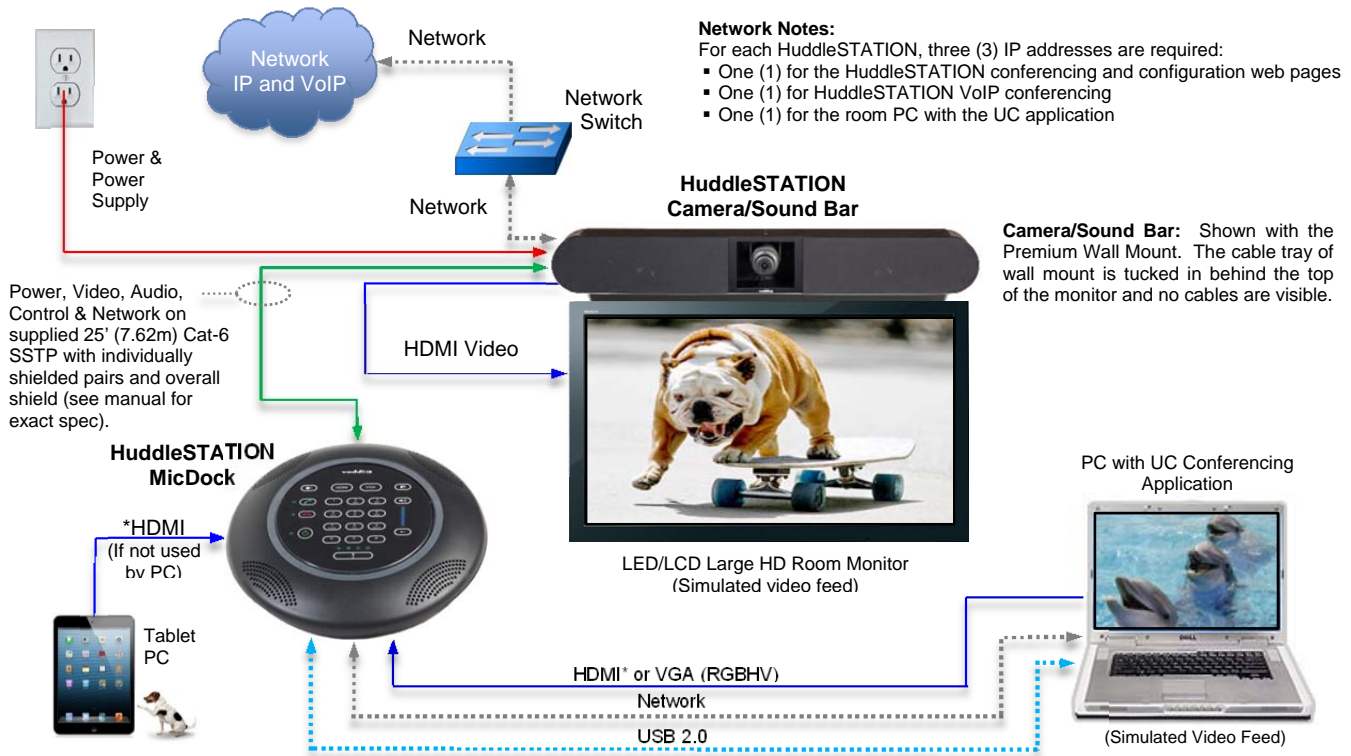

KEY FEATURES (CONTINUED)

Superior Sound Quality: The HuddleSTATION Camera/Sound Bar integrates a pair of bi-amped 2-way speakers, which are powered by four (4) 25-watt class D power amplifiers for clean and realistic far-end audio. The integrated 2-way speakers are optimized for voice, but sound good for music and videos too.

Easy to Install: The HuddleSTATION is exceptionally easy to install. Simply run the cables, mount the Camera/Sound Bar, plug the MicDock in with the Cat-6 SSTP cable and apply power. From there, it's just connecting the PC and configuring the system with the embedded HuddleSTATION web server.

SYSTEM DRAWING

BASIC UC CONFERENCING AND VoIP CONFIGURATION

GENERAL SPECIFICATIONS

HuddleSTATION

System Part Numbers	HuddleSTATION Basic System: 999-8910-000 (North America), 999-8910-001 (International) HuddleSTATION Deluxe System: 999-8914-000 (North America), 999-8914-000 (Int'l), Includes Premium Wall Mount HuddleSTATION Premier System: 999-8915-000 (North America), 999-8915-000 (Int'l), Includes Wall Mount & 4x4 PC Interface cable
Camera/Sound Bar	HD Camera with 3.3mm-10.5mm Varifocal zoom lens, Manual Pan/Tilt, 1/3" CMOS Sensor, 1.3MP
Minimum Illumination	0.1 LUX (1/30 shutter speed)
Horiz. Viewing Angle	82.2° Wide Angle Horizontal Field of View (16:9)
Speakers	1-Pair Bi-amped 2-way Speakers with four (4) 25-watt Class-D Amplifiers
VoIP	SIP User Agent (OSD for Dialing)
Inputs/Outputs	Power Jack (coaxial 5.5mm x 2.5mm), RJ-45 for Cat-6e Shielded LINK Cable, HDMI Out to Monitor, Network RJ-45 Connection (LAN/WAN)
MicDock	Dialing Pad, Volume Control, Mute, Power On/Off (Stand-by) and ON Screen Display of user controls (for dialing support)
Microphones	Four (4) Cardioid Elements with Independent AECs, 360° pickup pattern
USB Interface	Connector: USB Micro-B, USB 2.0 UVC and UAC Compliant
Video Inputs	HDMI Video Input and DE-15 Input for RGBHV (switchable)
Network Interface	Connector: RJ-45, 10/100 Base-T, RTSP & HLS Supported
Supported UC Video Clients	Skype, Cisco Jabber, Adobe Connect 8, Microsoft Lync, WebEx, Citrix GoToMeeting, LifeSize ClearSea, Polycom M100, Vidyo, Google Plus (see FAQ for more options)
Optional Accessories	999-8903-000: 50' (15.24m) Cat-6 SSTP Cable (approved for use with GroupSTATION™, HuddleSTATION and BaseSTATION™) 999-8902-000: Premium 4x4 Dock/PC Interface Cable 999-8901-000: Premium Wall Mount with Integrated Cable Tray
Dimensions	HuddleSTATION Camera/Sound Bar : 6.125" (155.58mm) H x 46.12" (1.17m) W x 5.655" (143.64mm) D HuddleSTATION MicDock: 1.699" (43.17mm) H x 9.25" (234.95mm) Diameter (round)
Weights	HuddleSTATION: Approximately 19.65 lbs. (8.91 kg), MicDock: Approx. 1.67 lbs. (0.758 kg) Optional Premium Wall Mount: 3.55 lbs. (1.61 kg)